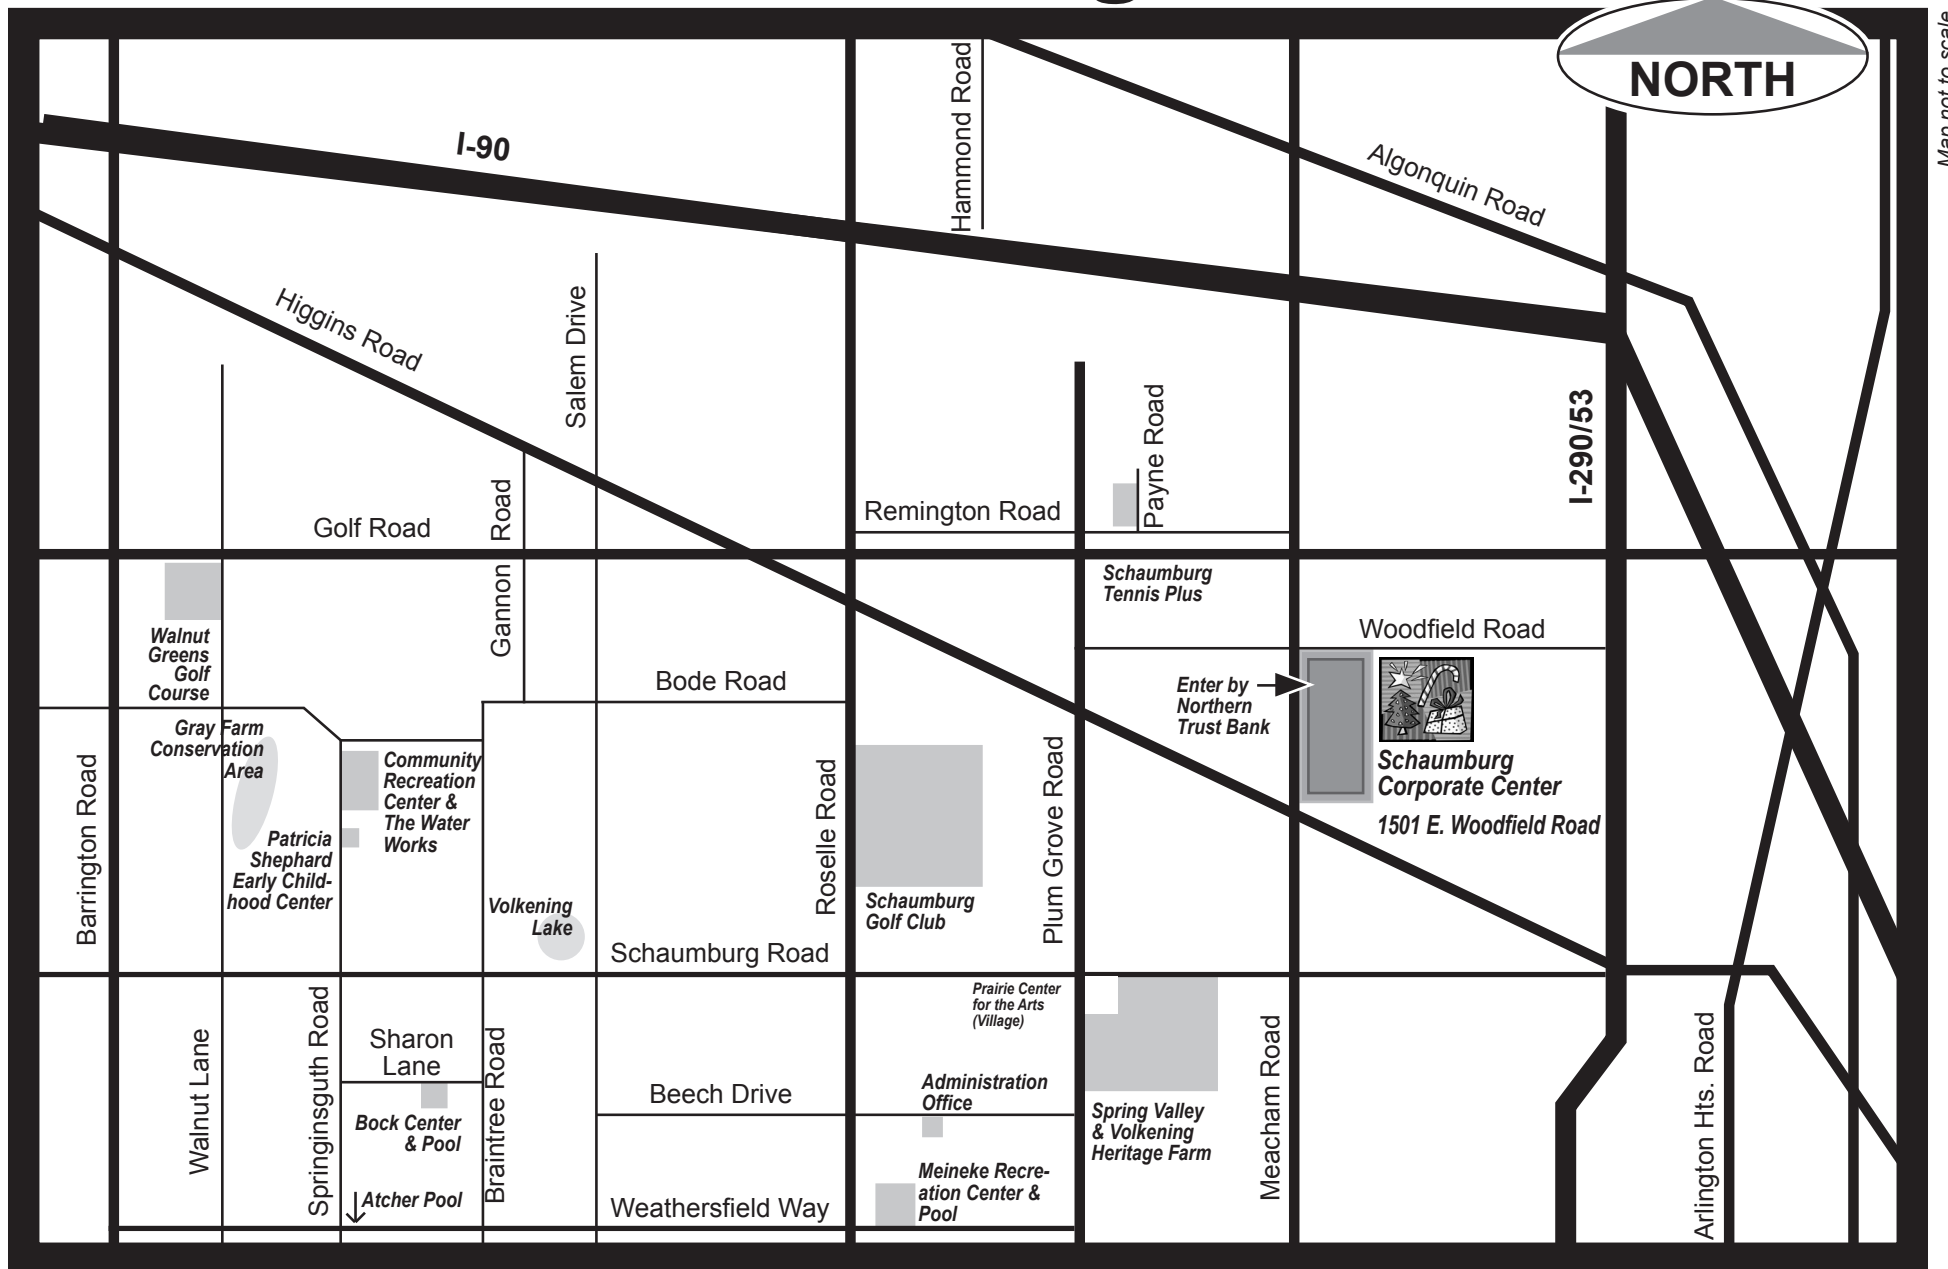

MAP to HOLIDAY BAZAAR at Schaumburg Corporate Center

Map not to scale